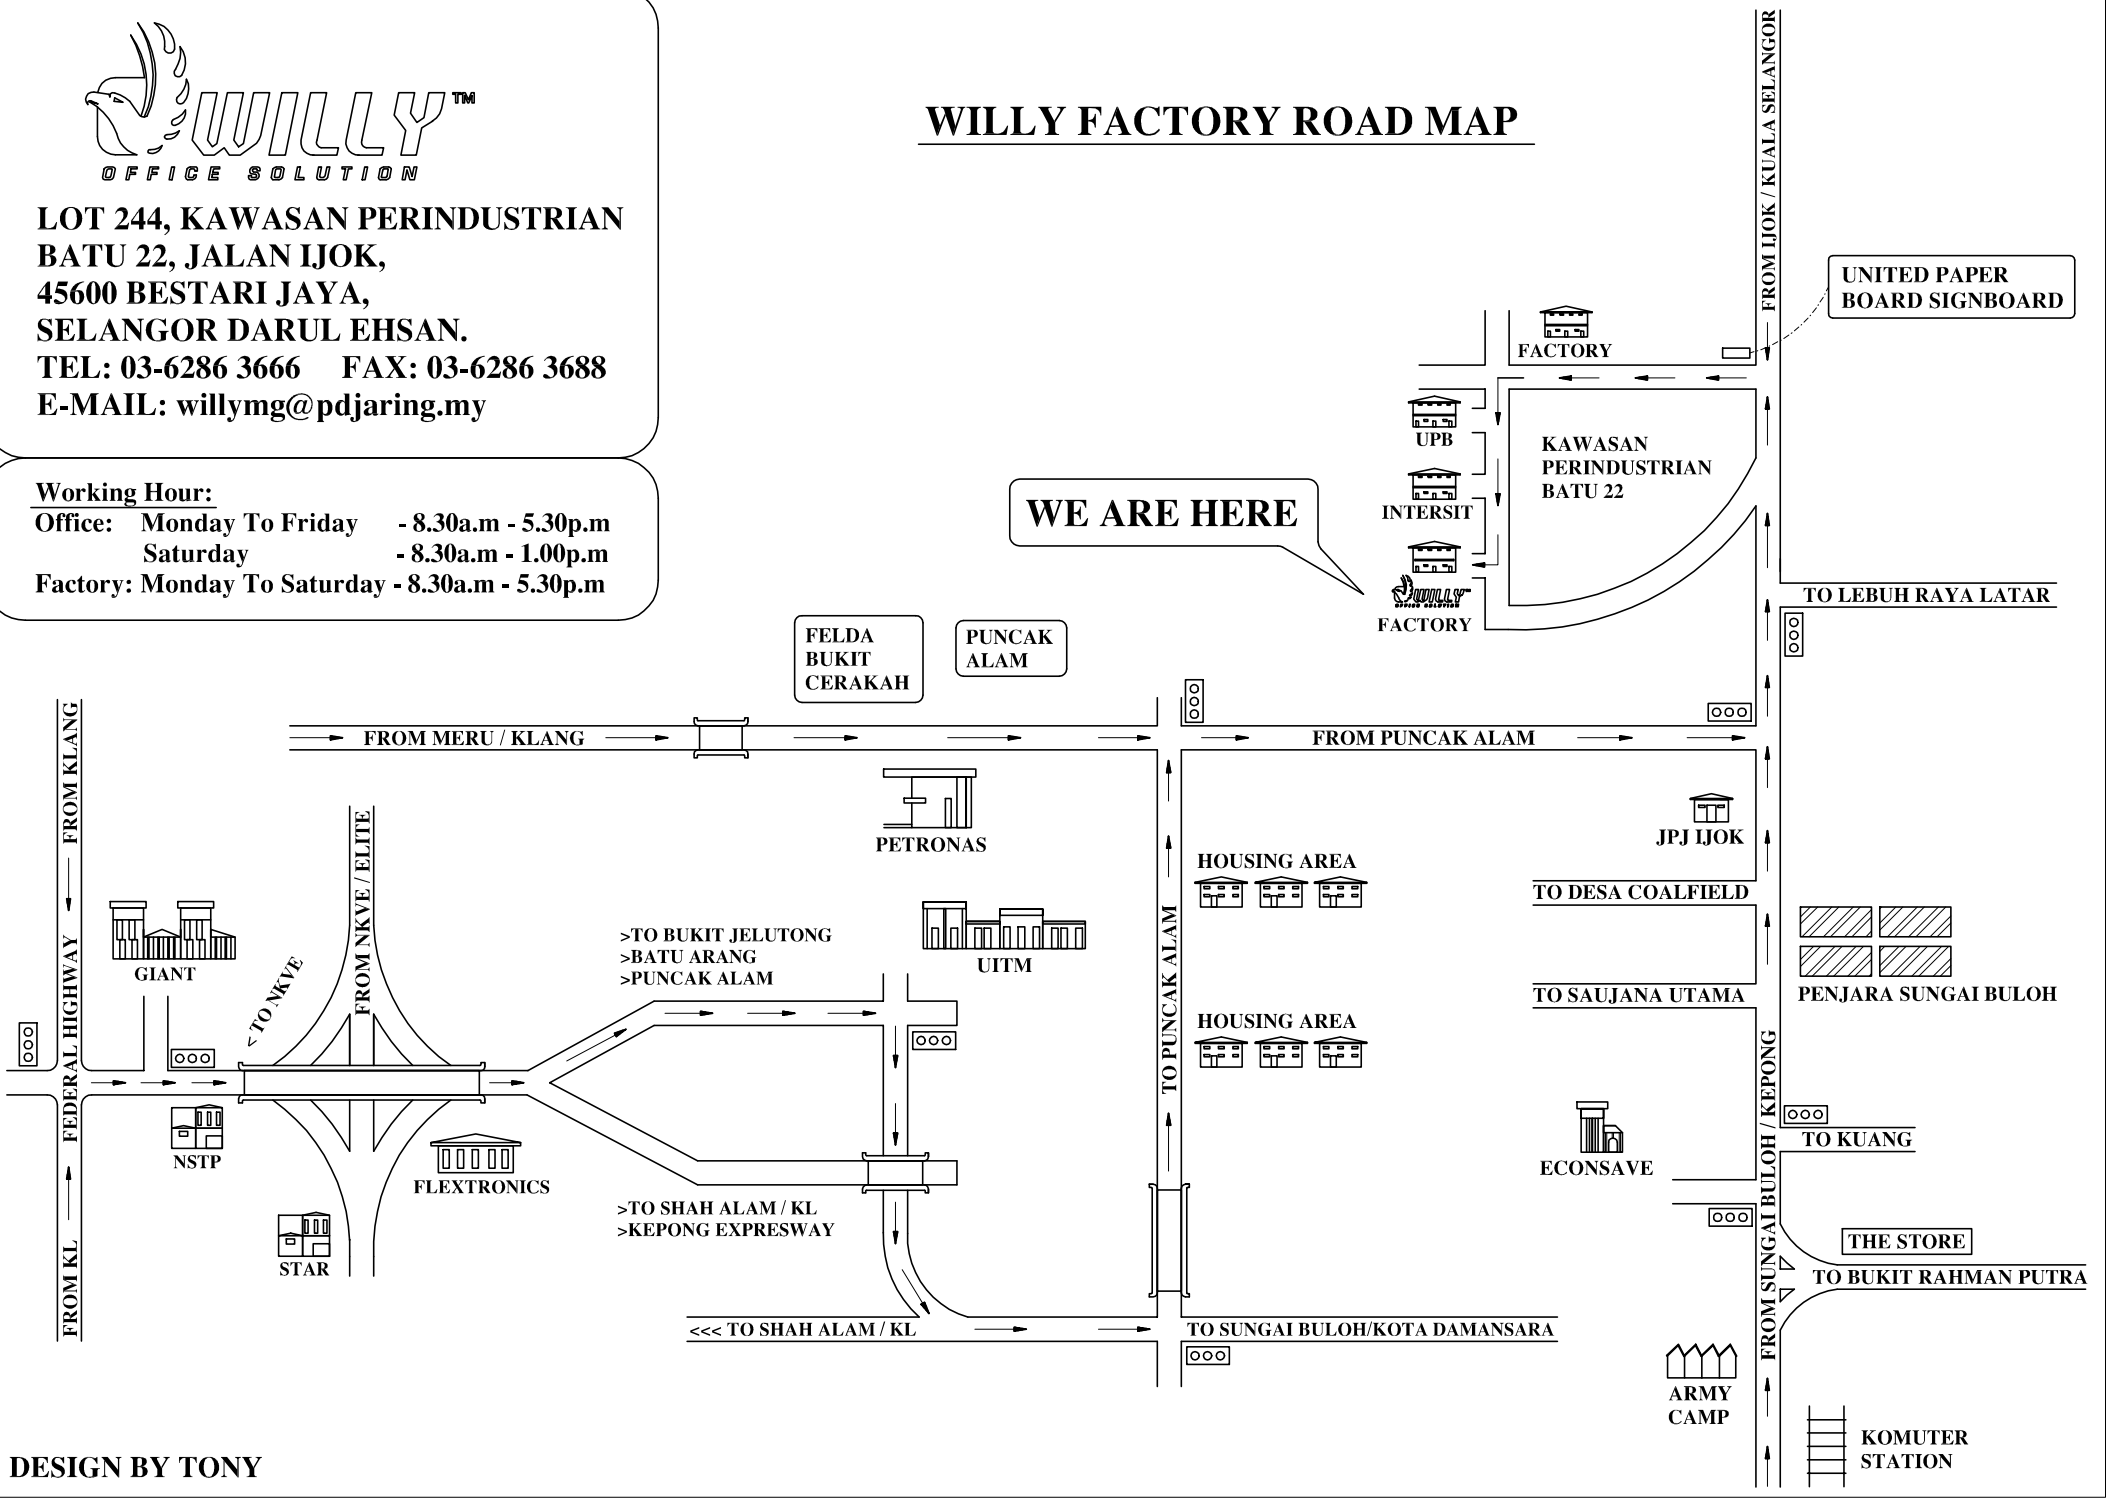

**LOT 244, KAWASAN PERINDUSTRIAN
BATU 22, JALAN IJOK,
45600 BESTARI JAYA,
SELANGOR DARUL EHSAN.
TEL: 03-6286 3666 FAX: 03-6286 3688
E-MAIL: willymg@pdjaring.my**

Working Hour:

Office: Monday To Friday - 8.30a.m - 5.30p.m
Saturday - 8.30a.m - 1.00p.m
Factory: Monday To Saturday - 8.30a.m - 5.30p.m

WILLY FACTORY ROAD MAP

DESIGN BY TONY